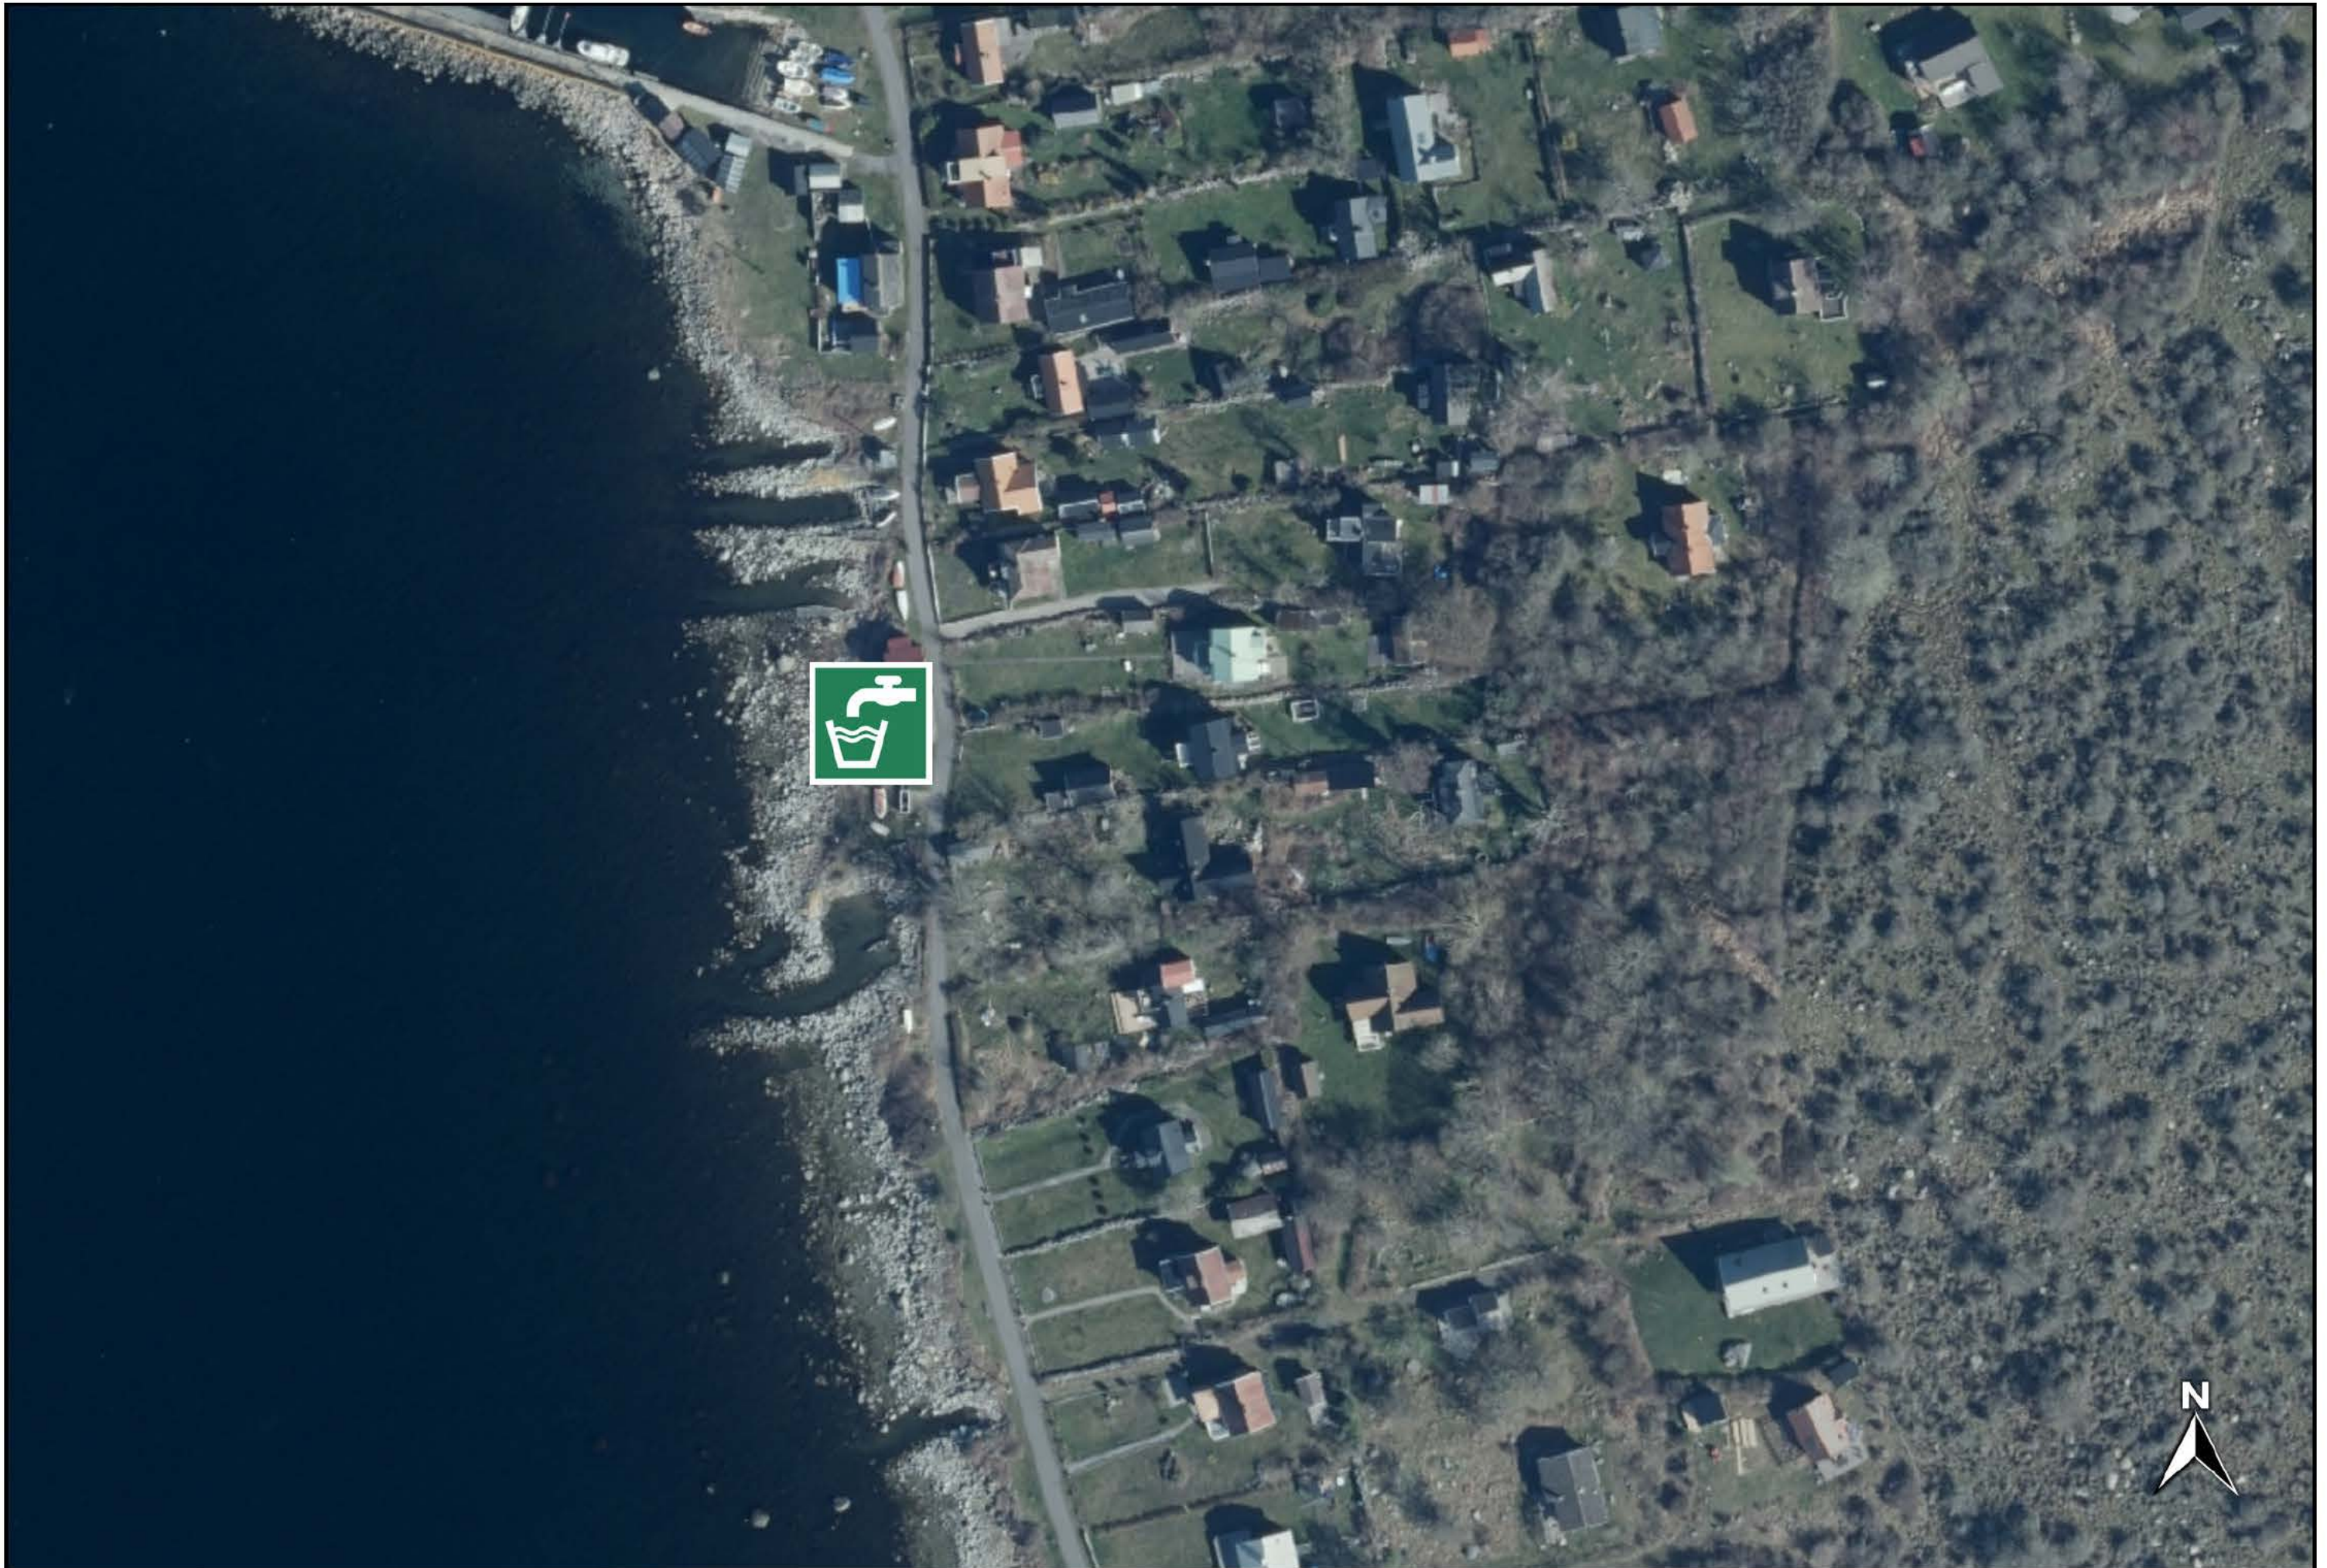

E.16 Hanö Orto

20 m
70 ft

Jan/31/2024
Scale 1:1000

Sölvesborg SWEREF 99 15 00 RH 2000